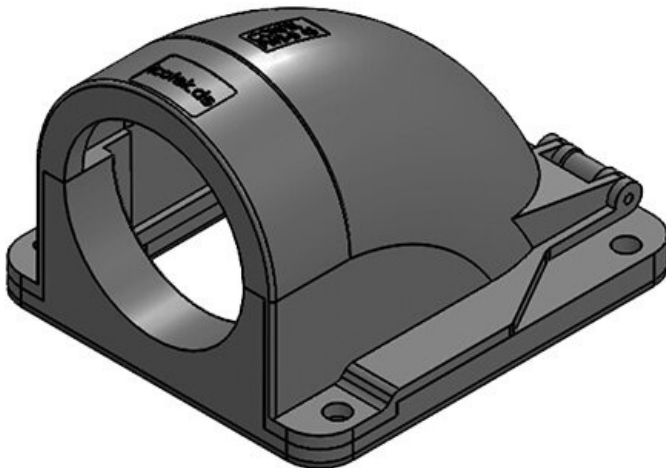

Part No.	31426	Nominal size	NW 50
EAN	4251269300	No. of screw	4
	431	holes	
Package quantity	5	Diam. of screw	6,6 mm
		holes	
Length	111 mm		
Width	100 mm		
Height	73 mm		
Color	gray (RAL 7011)		

icotek®
smart cable management