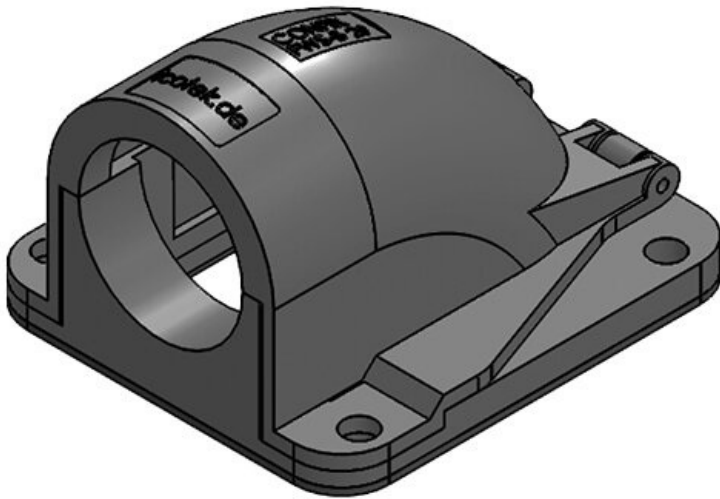

CONFIX™ FWS-B 29 gy

Part No.	31420	Nominal size	NW 29
EAN	4251269300	No. of screw	4
	394	holes	
Package quantity	10	Diam. of screw	6,6 mm
Length	85 mm	holes	
Width	76 mm		
Height	51 mm		
Color	gray (RAL 7011)