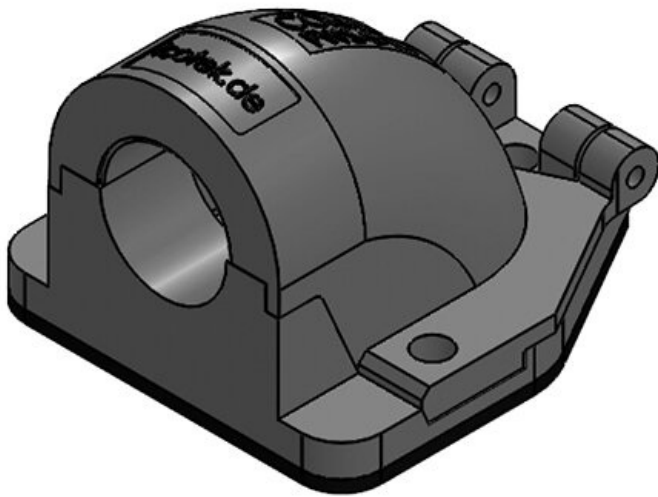

# CONFIX™ FWS bulkhead fittings for cable protection conduits

suitable for conduit screw connections or direct conduit pickup / IP54

The 90° angled conduit fitting CONFIX™ FWS is for installation of parallel corrugated cable protection conduits, e.g. in machines, control panels or control cabinets.

## Specifications

IP rating (EN 60529)	IP54
Material	Polycarbonate
Flame class	UL94-V0, self-extinguishing
Operating temperature	-30 C° to 100 C°
Properties	silicone free, halogen free
Mounting options	Screw type mounting

## Product types & Sizes

CONFIX™ FWS-A 16 bk

Part No.	<b>31380</b>	Color	<b>black</b>
EAN	<b>4251269300202</b>	No. of screw holes	<b>3</b>
Package quantity	<b>10</b>	Diam. of screw holes	<b>4,3 mm</b>
Length	<b>49 mm</b>		
Width	<b>45 mm</b>		
Height	<b>32 mm</b>		
Thread	<b>M16 x 1,5</b>		

CONFIX™ FWS-A 16 gy

Part No.	<b>31381</b>	Color	<b>gray (RAL 7011)</b>
EAN	<b>4251269300219</b>	No. of screw holes	<b>3</b>
Package quantity	<b>10</b>	Diam. of screw holes	<b>4,3 mm</b>
Length	<b>49 mm</b>		
Width	<b>45 mm</b>		
Height	<b>32 mm</b>		
Thread	<b>M16 x 1,5</b>		