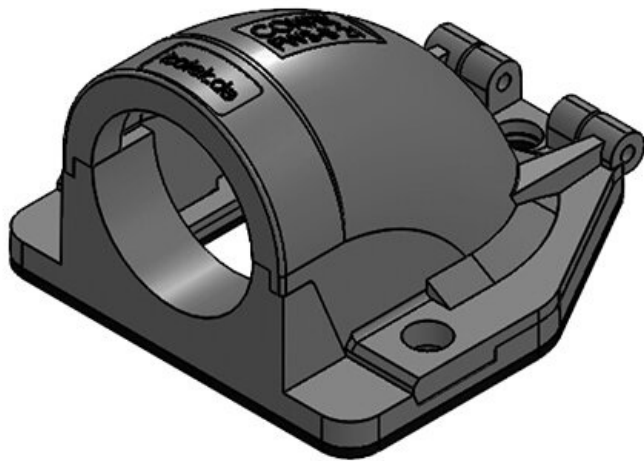

CONFIX™ FWS-B 21 gy

Part No.	31417	Nominal size	NW 23
EAN	4251269300	No. of screw	3
	370	holes	
Package quantity	10	Diam. of screw	6,6 mm
		holes	
Length	67 mm		
Width	63 mm		
Height	41 mm		
Color	gray (RAL 7011)