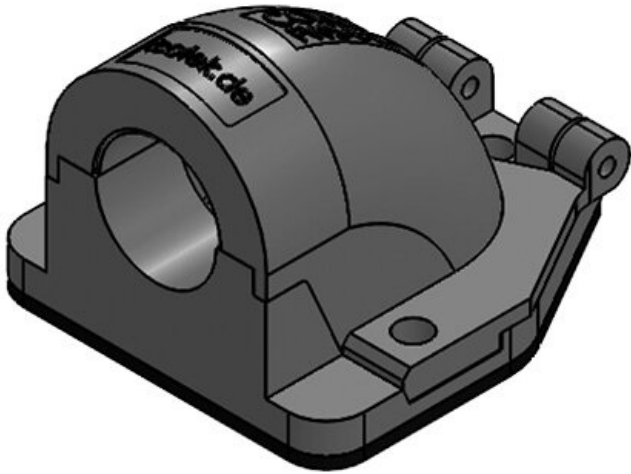

CONFIX™ FWS-B 11 gy

Part No.	31411	Nominal size	NW 13
EAN	4251269300	No. of screw	3
	332	holes	
Package quantity	10	Diam. of screw	4,3 mm
		holes	
Length	49 mm		
Width	45 mm		
Height	32 mm		
Color	gray (RAL 7011)		

CONFIX™ FWS-B 16 bk