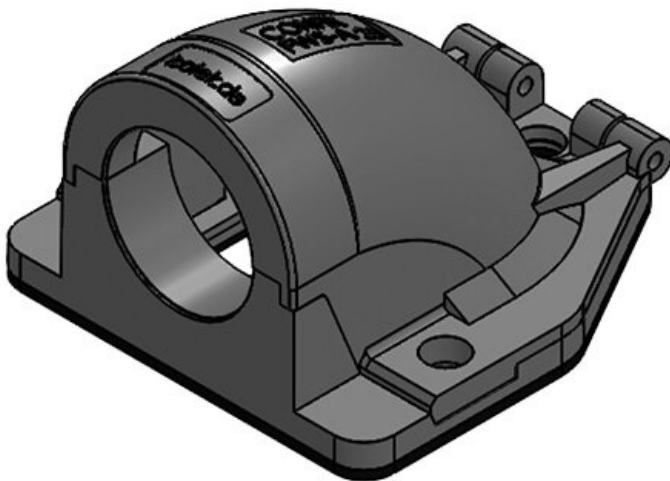

CONFIX™ FWS-A 25 gy

Part No.	31387	Color	gray (RAL 7011)
EAN	4251269300	No. of screw	3
	257	holes	
Package quantity	10	Diam. of screw	6,6 mm
		holes	
Length	67 mm		
Width	63 mm		
Height	41 mm		
Thread	M25 x 1,5