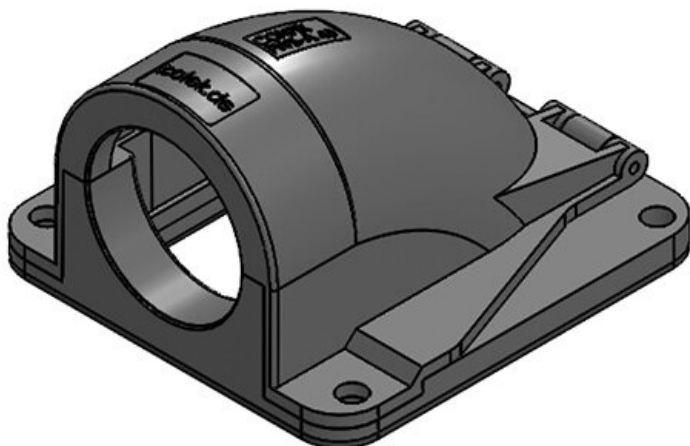

CONFIX™ FWS-A 40 gy

Part No.	31393	Color	gray (RAL 7011)
EAN	4251269300	No. of screw	4
Package quantity	295	holes	
Length	5	Diam. of screw	6,6 mm
Width	97 mm	holes	
Height	92 mm		
Thread	56 mm		
	M40 x 1,5