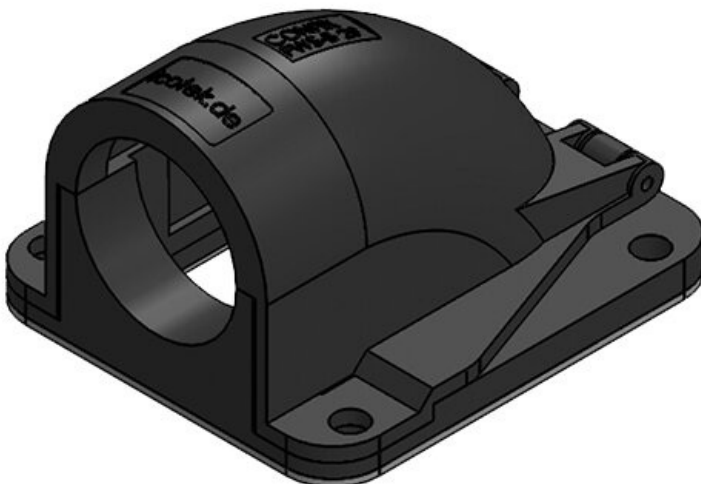

CONFIX™ FWS-B 29 bk

Part No.	31419	Nominal size	NW 29
EAN	4251269300	No. of screw	4
	387	holes	
Package quantity	10	Diam. of screw	6,6 mm
		holes	
Length	85 mm		
Width	76 mm		
Height	51 mm		
Color	black