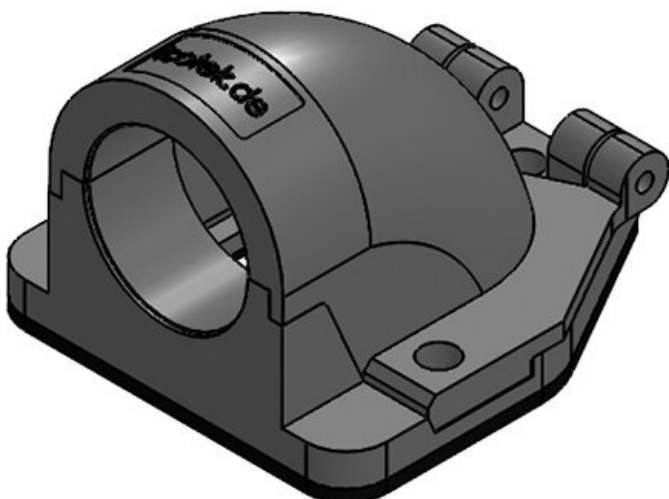

CONFIX™ FWS-A 20 gy

Part No.	31384	Color	gray (RAL 7011)
EAN	4251269300233	No. of screw holes	3
Package quantity	10	Diam. of screw holes	4,3 mm
Length	49 mm		
Width	45 mm		
Height	32 mm		
Thread	M20 x 1,5