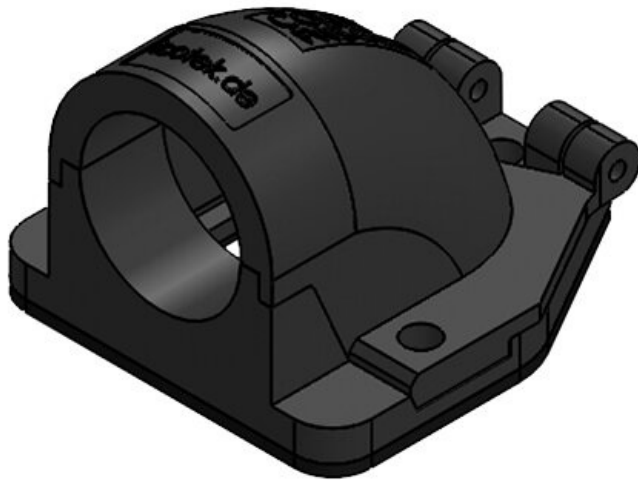

Part No.	31413	Nominal size	NW 17
EAN	4251269300	No. of screw	3
	349	holes	
Package quantity	10	Diam. of screw	4,3 mm
		holes	
Length	49 mm		
Width	45 mm		
Height	32 mm		
Color	black		

CONFIX™ FWS-B 16 gy