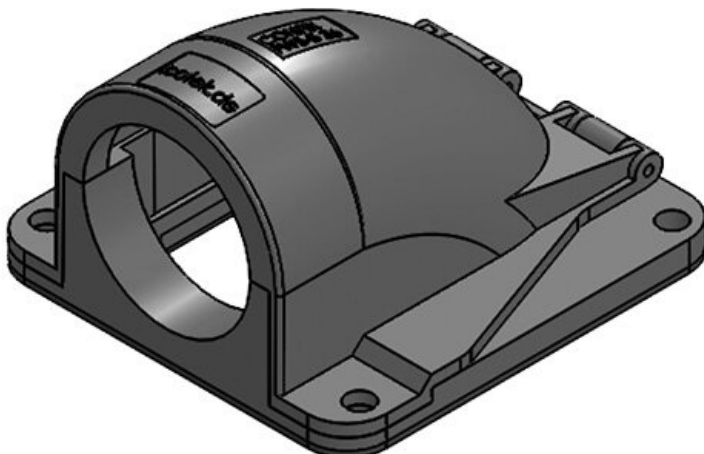

CONFIX™ FWS-B 36 gy

Part No.	31423	Nominal size	NW 37
EAN	4251269300	No. of screw	4
	417	holes	
Package quantity	5	Diam. of screw	6,6 mm
Length	97 mm	holes	
Width	92 mm		
Height	56 mm		
Color	gray (RAL 7011)