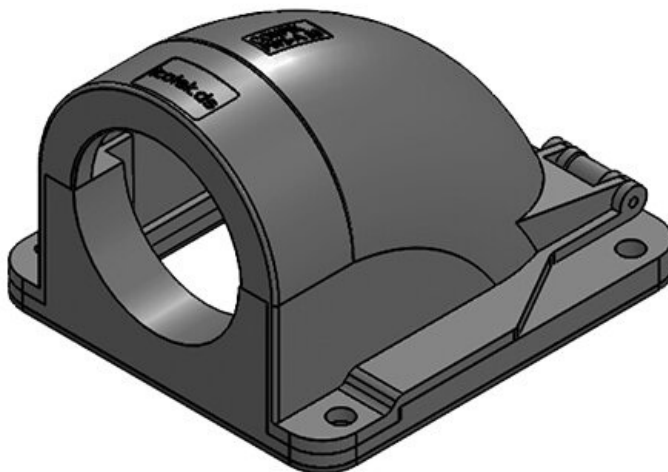

CONFIX™ FWS-A 50 gy

Part No.	31396	Color	gray (RAL 7011)
EAN	4251269300	No. of screw	4
	318	holes	
Package quantity	5	Diam. of screw	6,6 mm
		holes	
Length	111 mm		
Width	100 mm		
Height	73 mm		
Thread	M50 × 1,5