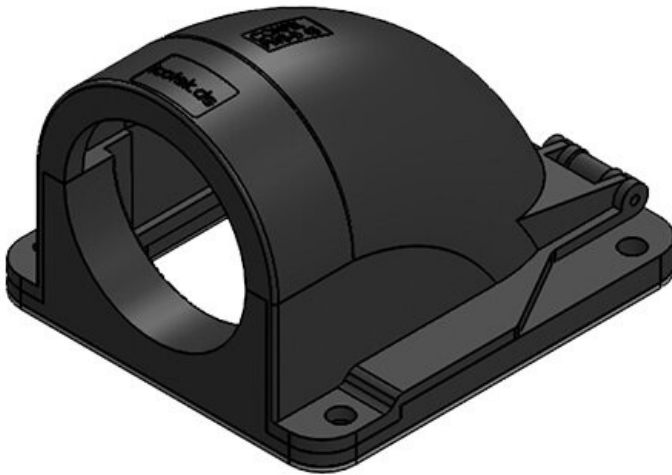

CONFIX™ FWS-B 48 bk

Part No.	31425	Nominal size	NW 50
EAN	4251269300	No. of screw	4
	424	holes	
Package quantity	5	Diam. of screw	6,6 mm
		holes	
Length	111 mm		
Width	100 mm		
Height	73 mm		
Color	black		

CONFIX™ FWS-B 48 gy