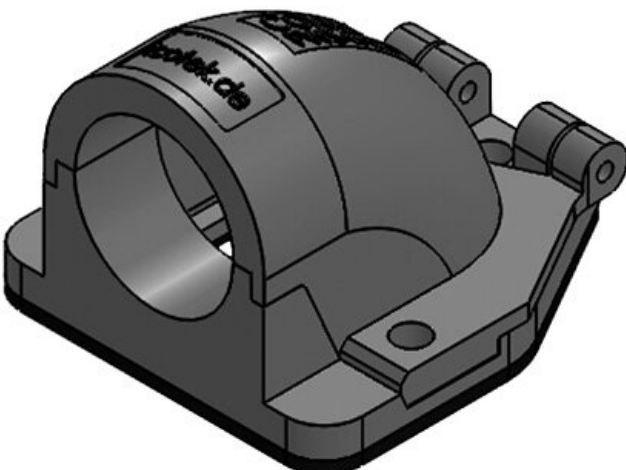

Part No.	31414	Nominal size	NW 17
EAN	4251269300	No. of screw	3
	356	holes	
Package quantity	10	Diam. of screw	4,3 mm
		holes	
Length	49 mm		
Width	45 mm		
Height	32 mm		
Color	gray (RAL 7011)