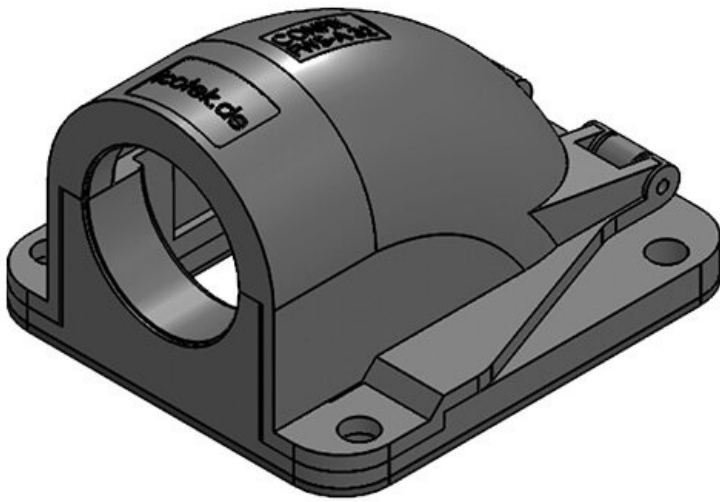

CONFIX™ FWS-A 32 gy

Part No.	31390	Color	gray (RAL 7011)
EAN	4251269300	No. of screw	4
Package quantity	271	holes	
Length	10	Diam. of screw	6,6 mm
Width	85 mm	holes	
Height	76 mm		
Thread	51 mm		
	M32 x 1,5