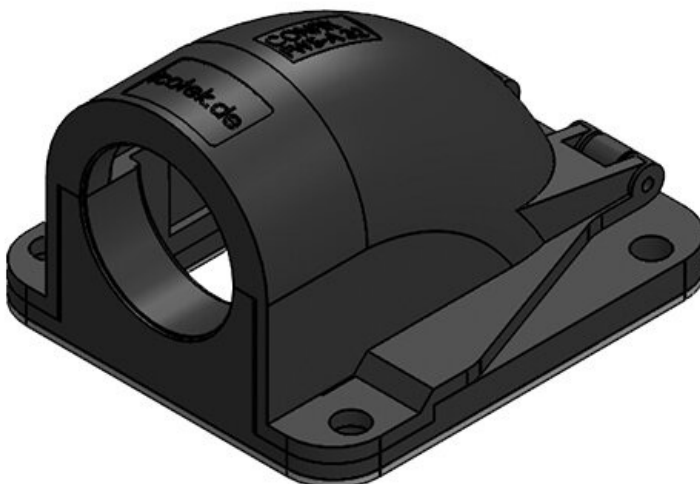

CONFIX™ FWS-A 32 bk

Part No.	31389	Color	black
EAN	4251269300	No. of screw	4
	264	holes	
Package quantity	10	Diam. of screw	6,6 mm
		holes	
Length	85 mm		
Width	76 mm		
Height	51 mm		
Thread	M32 x 1,5